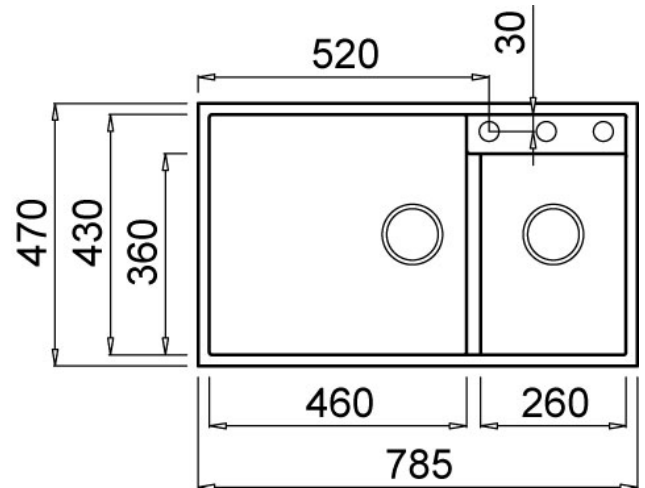

**Product Specification Sheet
 ELGQ440-40**

Quadra Undermount

Elleci Quadra Granitek 460/260 Double Bowl Left Hand

Models	Corner Radius
08 ELGQ440-40 <i>Black</i>	10mm
08 ELGQ440-68 <i>White</i>	

Overall Dimensions W x D	Waste
785 x 470mm	90mm

Bowl Dimensions W x D x H	Minimum Cabinet Size
460 x 430 x 215mm	900mm

2nd Bowl Dimensions: W x D x H
260 x 360 x 190mm

Material & Finish
Granitek, Honed

Accessories Available (optional)

E&OE – it is recommended all measurements are taken directly from the product. Specification subject to change without notice, always consult the literature supplied with the product. Coloured images are indicative only.